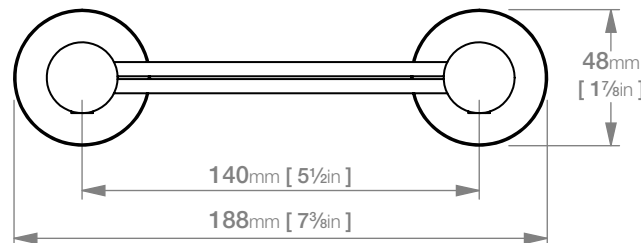

4630 SOAP RACK

4600 Series Premium Collection

Wall Fixings Supplied:
Masonry

Original UX Fischer® supplied,
phased in from June 2015.

Code: 4630POLS

Finish: Polished

GRADE 304 Stainless Steel

Code: 4630BRSH

Finish: Brushed

GRADE 304 Stainless Steel

Dimensions given are in **mm** and [**inches**].
Bathroom Butler® reserves the right to alter and/or remove
designs from time to time without prior notice.
This drawing is to be used for reference purposes only. E &O.E.