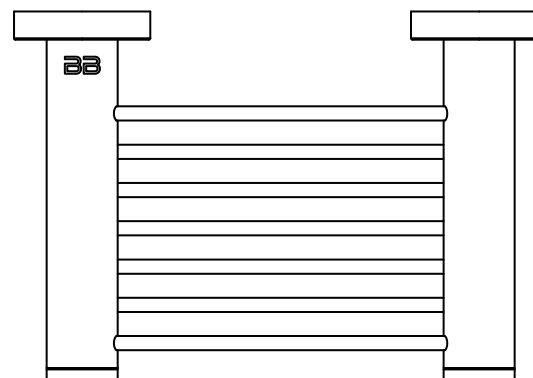

4630 SOAP RACK

4600 Series Premium Collection

Wall Fixings Supplied:
Masonry

Original UX Fischer® supplied,
phased in from June 2015.

Code: 4630POLS

Finish: Polished

GRADE 304 Stainless Steel

Code: 4630BRSH

Finish: Brushed

GRADE 304 Stainless Steel

Dimensions given are in **mm** and [**inches**].
Bathroom Butler® reserves the right to alter and/or remove
designs from time to time without prior notice.
This drawing is to be used for reference purposes only. E &O.E.