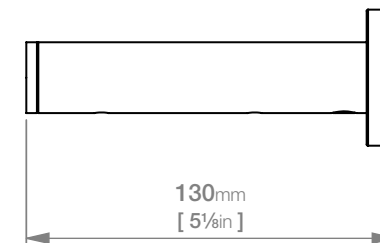

4630 SOAP RACK

4600 Series Premium Collection

Wall Fixings Supplied:
Masonry

Original UX Fischer® supplied,
phased in from June 2015.

Code: 4630POLS

Finish: Polished

GRADE 304 Stainless Steel

Code: 4630BRSH

Finish: Brushed

GRADE 304 Stainless Steel

Dimensions given are in **mm** and [**inches**].
Bathroom Butler® reserves the right to alter and/or remove
designs from time to time without prior notice.
This drawing is to be used for reference purposes only. E &O.E.